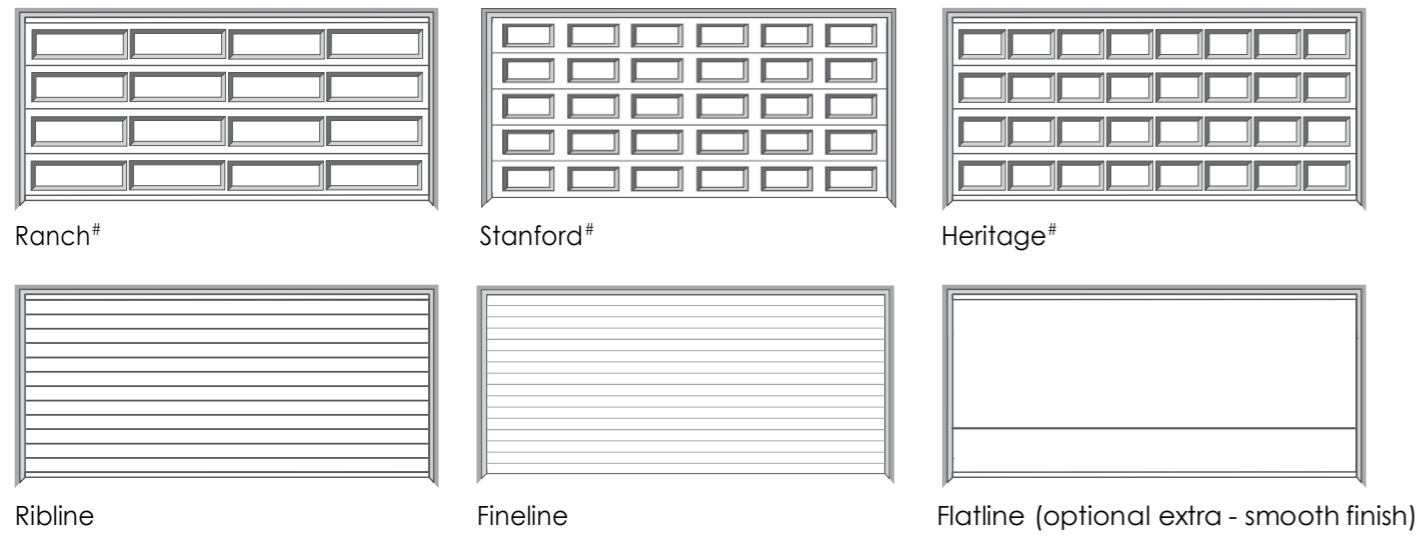

# COLOUR

Please note: Classic Cedar® and Caoba® are charged at a premium cost. All colours shown in this chart are a guide only. The limitations of printing processes make extremely accurate matches impossible. We strongly recommend comparing your choice with actual samples. Perth Windsor Doors reserves the right to vary or delete colours without notice.

# PROFILE - ALL SUPPLIED WITH WOODGRAIN EMBOSSING

# Windows can be fitted to Stanford, Ranch or Heritage designs in standard Colorbond® colours, excluding Classic Cedar® and Caoba®. For more details, please contact Perth Windsor Doors.